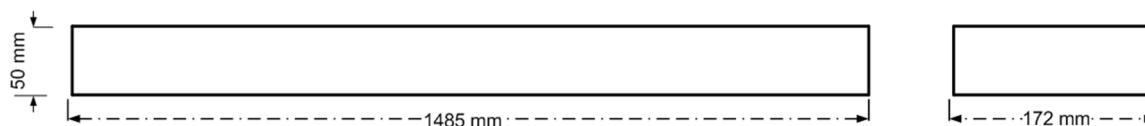

Dimensional Drawing

ELMASCO INDUSTRIES S.A.

Head Office : 44 K. Palama, 14343 N. Chalkidona, Athens, Greece

Production Plant : Ag. Adrianos, 21100 Nafplio, Greece

Email: elmasco@elmasco.eu

Tel : +30 210 2583100

Fax: +30 210 2583107